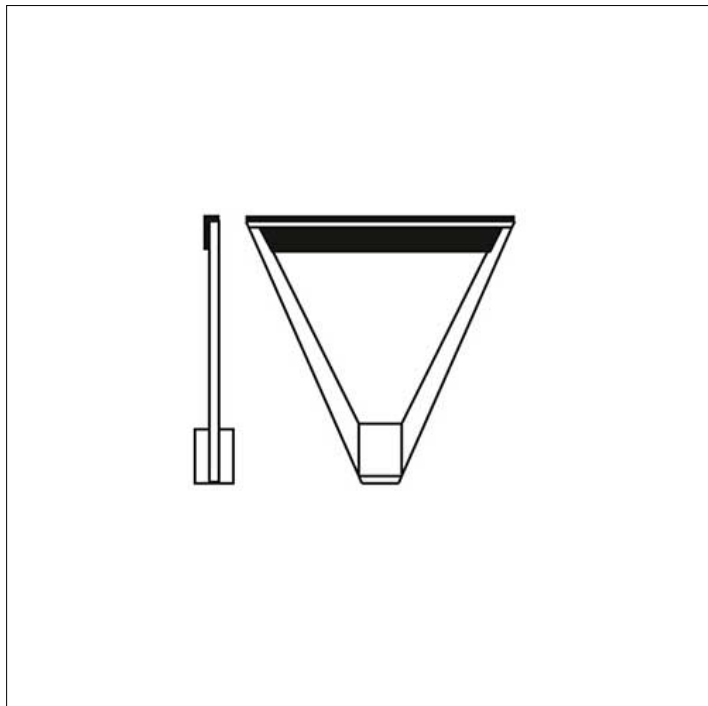

## ACCESSORY

**S.7049**  
**ASYMMETRIC SHIELD**

Aluminium shield to be mounted when an asymmetric light distribution is required from the MINIPOSTER pole top.  
Colours: Aluminium grey (code 14) Anthracite grey (code 24)  
Accessory available in the following colors: Aluminium grey (cod.14), Anthracite grey (cod.24)