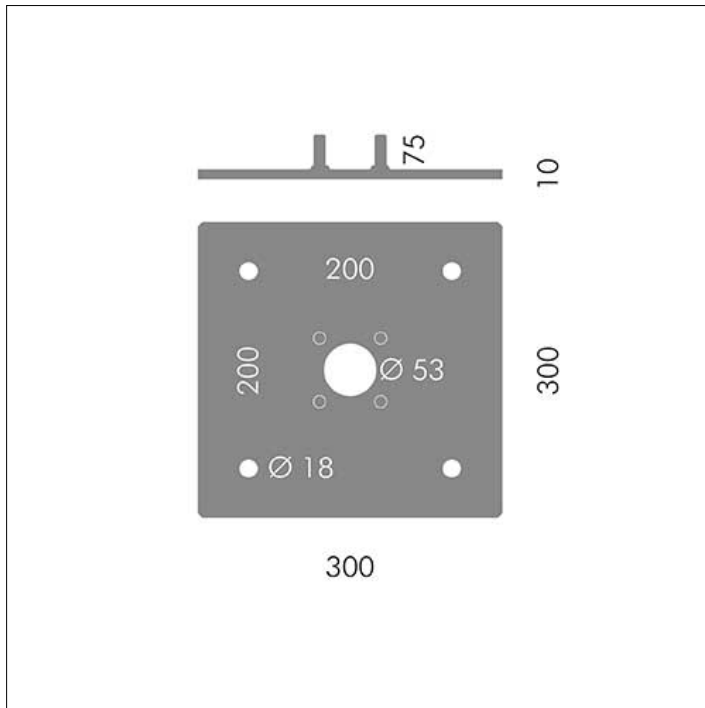

ACCESSORY

**S.7108**
FIXING BASE FOR PARK RECTANGULAR POLE

Base 300x300mm Spacing 200x200mm Holes for M16
Accessory available in the following colors: Aluminium grey (cod.14), Anthracite grey (cod.24)